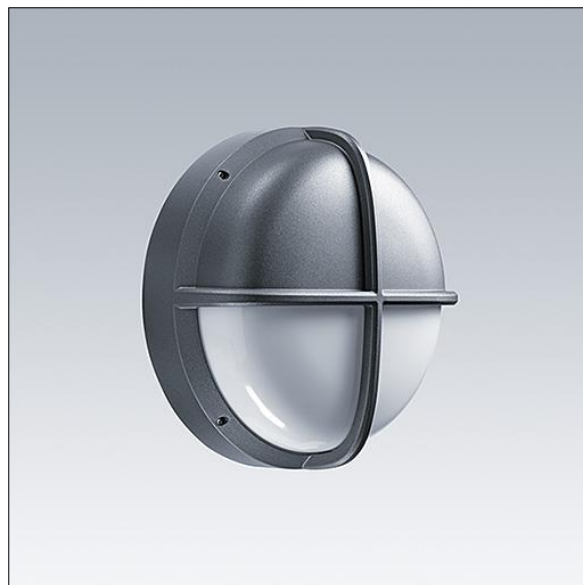

# EyeKon LED

96628458 EYE VS LED750-830 HF L ANT

THORN

## EyeKon LED

Round, impact resistant LED bulkhead luminaire.  
Electronic, fixed output control gear. Class I electrical, IP65, IK10. Body: large size, die-cast aluminium (LM6), powder coated anthracite. Diffuser: opal polycarbonate with die-cast aluminium visor feature. Electrical connection via 3 x 2 x 2.5mm<sup>2</sup> terminal block. Complete with 3000K LED

Dimensions: Ø340 x 155 mm

Luminaire input power: 11 W

Weight: 3.5 kg

TLG\_EYKN\_F\_LGVSANTHOP.jpg

TLG\_EYKN\_M\_LGE.wmf

This product contains a light source of energy efficiency class C.

All values marked with an \* are rated values. Thorn uses tried and tested components from leading suppliers, however there may be isolated instances of technology-related failures of individual LEDs during the rated product lifetime. International standards set the tolerance in initial flux and connected load at  $\pm 10\%$ . Unless stated otherwise, the values apply to an ambient temperature of 25°C.