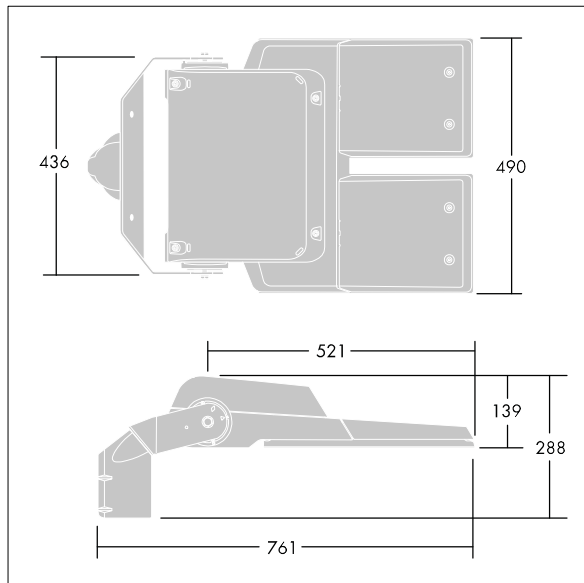

CiviTEQ

96665725 CQ XL 120L35-740 RC BPS CL2 M60 GY

THORN

CiviTEQ

A size LED road lighting lantern with 120 LEDs driven at 350mA with Road & Comfort optic. Electronic, fixed output control gear. Class II electrical, IP66, IK08. Housing: die-cast aluminium, Light grey 150 sanded textured (close to RAL9006). Enclosure: toughened flat glass. Screws: stainless steel, Ecolubric® treated. Supplied with Ø60mm spigot adaptor which can be fitted for post-top (0°/5°/10° tilt) or side-entry (-20°/-15°/-10°/-5°/0° tilt). Complete with 4000K LED. Surge protection: 10kV single pulse common mode and 8kV multipulse common mode and 6kV multipulse differential mode. If permanent DALI system is connected, 6kV multipulse common and differential mode.

Dimensions: 761 x 490 x 139 mm
Luminaire input power: 124 W
Luminaire luminous flux: 21189 lm
Luminaire efficacy: 171 lm/W
Weight: 20.1 kg
Scx: 0.063 m²

TLG_CTEQ_F_XL.jpg

TLG_CETQ_M_CQ XL.wmf

This product contains light sources of energy efficiency classes D, E.