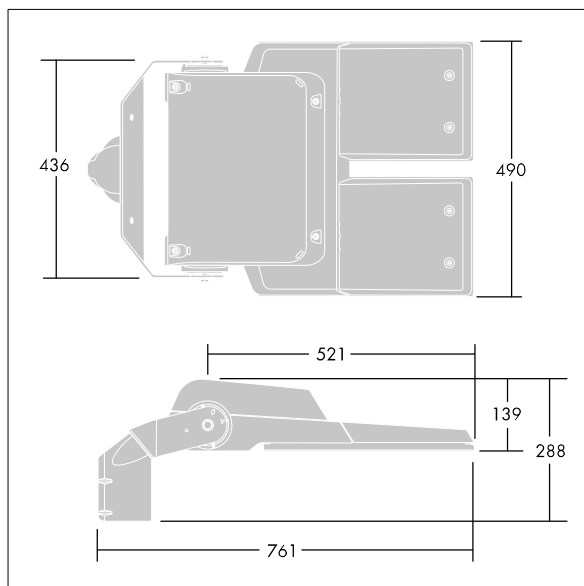

### CiviTEQ

A size LED road lighting lantern with 120 LEDs driven at 350mA with Road & Comfort optic. Electronic, fixed output control gear. Class I electrical, IP66, IK08. Housing: die-cast aluminium, Light grey 150 sanded textured (close to RAL9006). Enclosure: toughened flat glass. Screws: stainless steel, Ecolubric® treated. Supplied with Ø76mm spigot adaptor which can be fitted for post-top (0°/5°/10° tilt) or side-entry (-20°/-15°/-10°/-5°/0° tilt). Driver programmed for constant light output. Complete with 4000K LED. Surge protection: 10kV single pulse common mode and 8kV multipulse common mode and 6kV multipulse differential mode. If permanent DALI system is connected, 6kV multipulse common and differential mode.

Dimensions: 761 x 490 x 139 mm  
 Luminaire input power: 124 W  
 Luminaire luminous flux: 21 189 lm  
 Luminaire efficacy: 171 lm/W  
 Weight: 20.1 kg  
 Scx: 0.063 m<sup>2</sup>

TLG\_CTEQ\_F\_XL.jpg

TLG\_CETQ\_M\_CQ XL.wmf