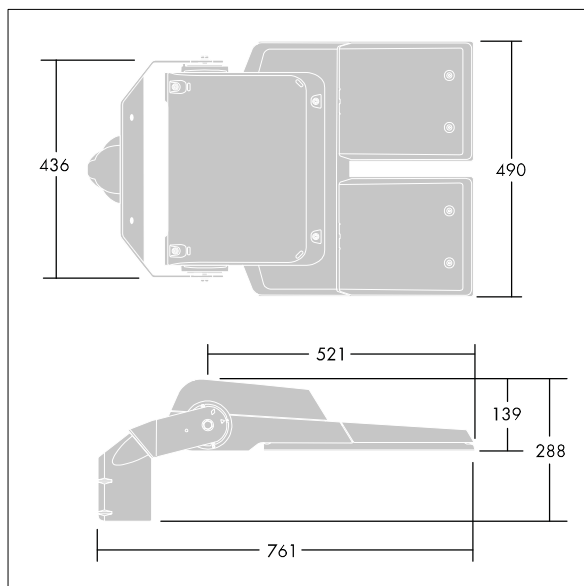

### CiviTEQ

A size LED road lighting lantern with 120 LEDs driven at 350mA with Road & Comfort optic. Electronic, fixed output control gear. Class I electrical, IP66, IK08. Housing: die-cast aluminium, Light grey 150 sanded textured (close to RAL9006). Enclosure: toughened flat glass. Screws: stainless steel, Ecolubric® treated. Supplied with Ø76mm spigot adaptor which can be fitted for post-top (0°/5°/10° tilt) or side-entry (-20°/-15°/-10°/-5°/0° tilt). Equipped with Nema photocell socket. Complete with 4000K LED. Surge protection: 10kV single pulse common mode and 8kV multipulse common mode and 6kV multipulse differential mode. If permanent DALI system is connected, 6kV multipulse common and differential mode.

Dimensions: 761 x 490 x 139 mm  
 Luminaire input power: 124 W  
 Luminaire luminous flux: 21189 lm  
 Luminaire efficacy: 171 lm/W  
 Weight: 20.1 kg  
 Scx: 0.063 m<sup>2</sup>

TLG\_CTEQ\_F\_XL.jpg

TLG\_CETQ\_M\_CQ XL.wmf