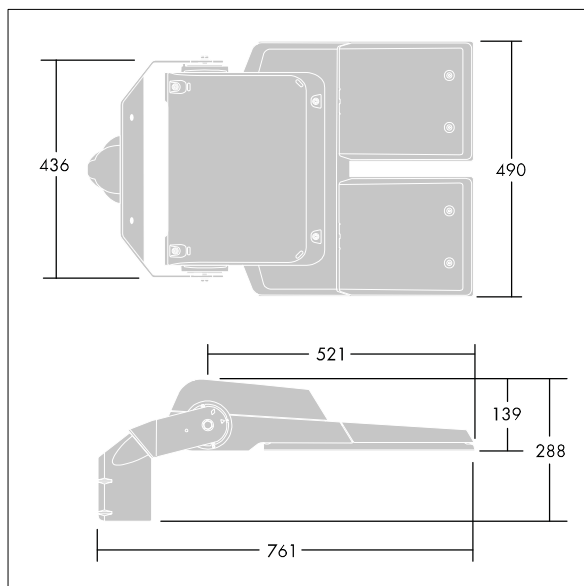

CiviTEQ

A size LED road lighting lantern with 120 LEDs driven at 350mA with Wide Street optic. Electronic, fixed output control gear. Class I electrical, IP66, IK08. Housing: die-cast aluminium, Light grey 150 sanded textured (close to RAL9006). Enclosure: toughened flat glass. Screws: stainless steel, Ecolubric® treated. Supplied with Ø76mm spigot adaptor which can be fitted for post-top (0°/5°/10° tilt) or side-entry (-20°/-15°/-10°/-5°/0° tilt). Equipped with Nema photocell socket. Complete with 4000K LED. Surge protection: 10kV single pulse common mode and 8kV multipulse common mode and 6kV multipulse differential mode. If permanent DALI system is connected, 6kV multipulse common and differential mode.

Dimensions: 761 x 490 x 139 mm
 Luminaire input power: 124 W
 Luminaire luminous flux: 20794 lm
 Luminaire efficacy: 168 lm/W
 Weight: 20.1 kg
 Scx: 0.063 m²

TLG_CTEQ_F_XL.jpg

TLG_CETQ_M_CQ XL.wmf

This product contains light sources of energy efficiency classes D, E.

CiviTEQ

96665730 CQ XL 120L35-740 WS BPS CLO CL1 PN M76

THORN