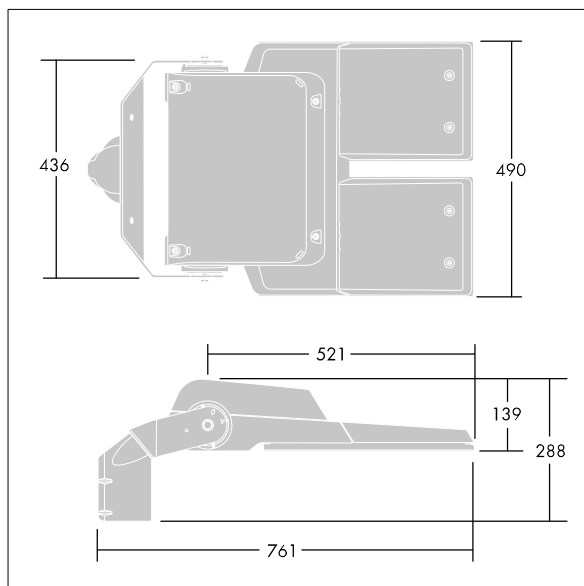

### CiviTEQ

A size LED road lighting lantern with 120 LEDs driven at 500mA with Road & Comfort optic. Electronic, fixed output control gear. Class I electrical, IP66, IK08. Housing: die-cast aluminium, Light grey 150 sanded textured (close to RAL9006). Enclosure: toughened flat glass. Screws: stainless steel, Ecolubric® treated. Supplied with Ø76mm spigot adaptor which can be fitted for post-top (0°/5°/10° tilt) or side-entry (-20°/-15°/-10°/-5°/0° tilt). Driver programmed for constant light output. Complete with 4000K LED. Surge protection: 10kV single pulse common mode and 8kV multipulse common mode and 6kV multipulse differential mode. If permanent DALI system is connected, 6kV multipulse common and differential mode.

Dimensions: 761 x 490 x 139 mm  
 Luminaire input power: 177 W  
 Luminaire luminous flux: 28982 lm  
 Luminaire efficacy: 164 lm/W  
 Weight: 20.1 kg  
 Scx: 0.063 m<sup>2</sup>

TLG\_CTEQ\_F\_XL.jpg

TLG\_CETQ\_M\_CQ XL.wmf