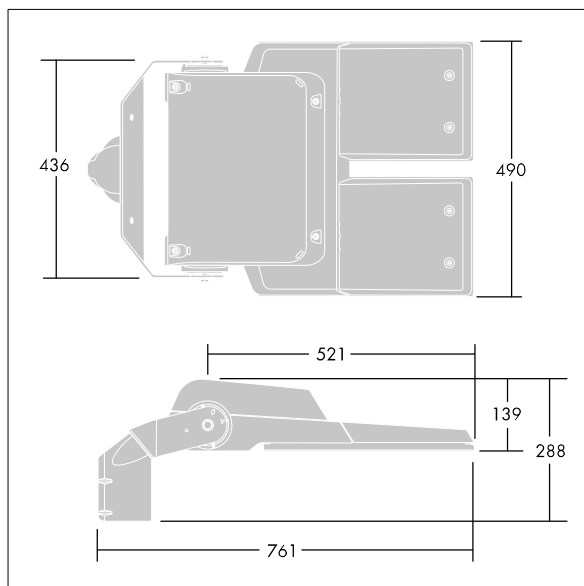

CiviTEQ

A size LED road lighting lantern with 120 LEDs driven at 500mA with Wide Street optic. Electronic, fixed output control gear. Class I electrical, IP66, IK08. Housing: die-cast aluminium, Light grey 150 sanded textured (close to RAL9006). Enclosure: toughened flat glass. Screws: stainless steel, Ecolubric® treated. Supplied with Ø76mm spigot adaptor which can be fitted for post-top (0°/5°/10° tilt) or side-entry (-20°/-15°/-10°/-5°/0° tilt). Driver programmed for constant light output. Complete with 4000K LED. Surge protection: 10kV single pulse common mode and 8kV multipulse common mode and 6kV multipulse differential mode. If permanent DALI system is connected, 6kV multipulse common and differential mode.

Dimensions: 761 x 490 x 139 mm
 Luminaire input power: 177 W
 Luminaire luminous flux: 28443 lm
 Luminaire efficacy: 161 lm/W
 Weight: 20.1 kg
 Scx: 0.063 m²

TLG_CTEQ_F_XL.jpg

TLG_CETQ_M_CQ XL.wmf

This product contains light sources of energy efficiency classes D, E.