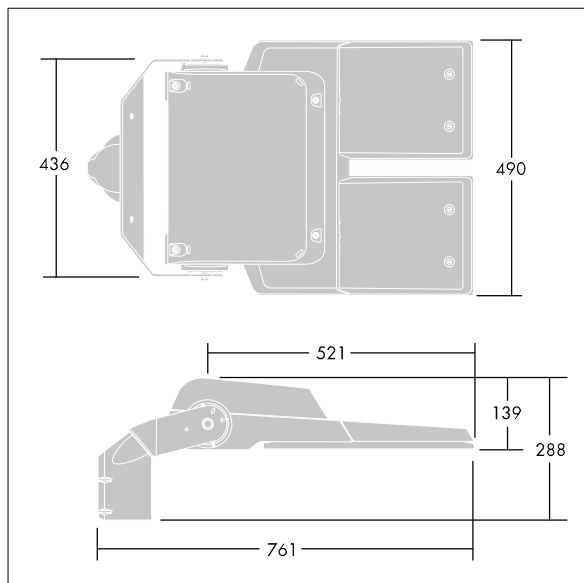

CiviTEQ

96665743 CQ XL 120L70-740 RC BPS CL2 M60 GY

THORN

CiviTEQ

A size LED road lighting lantern with 120 LEDs driven at 700mA with Road & Comfort optic. Electronic, fixed output control gear. Class II electrical, IP66, IK08. Housing: die-cast aluminium, Light grey 150 sanded textured (close to RAL9006). Enclosure: toughened flat glass. Screws: stainless steel, Ecolubric® treated. Supplied with Ø60mm spigot adaptor which can be fitted for post-top (0°/5°/10° tilt) or side-entry (-20°/-15°/-10°/-5°/0° tilt). Complete with 4000K LED. Surge protection: 10kV single pulse common mode and 8kV multipulse common mode and 6kV multipulse differential mode. If permanent DALI system is connected, 6kV multipulse common and differential mode.

Dimensions: 761 x 490 x 139 mm
Luminaire input power: 249 W
Luminaire luminous flux: 38436 lm
Luminaire efficacy: 154 lm/W
Weight: 20.1 kg
Scx: 0.063 m²

TLG_CTEQ_F_XL.jpg

TLG_CETQ_M_CQ XL.wmf

This product contains light sources of energy efficiency classes D, E.