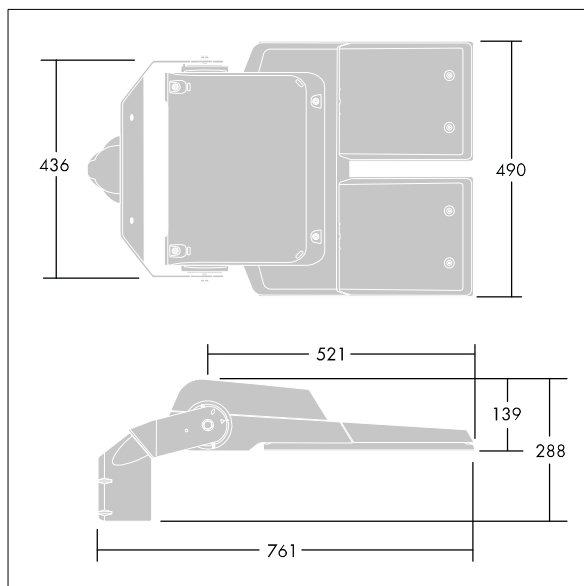

CiviTEQ

96665744 CQ XL 120L70-740 RC BPS CLO CL1 M76

THORN

CiviTEQ

A size LED road lighting lantern with 120 LEDs driven at 700mA with Road & Comfort optic. Electronic, fixed output control gear. Class I electrical, IP66, IK08. Housing: die-cast aluminium, Light grey 150 sanded textured (close to RAL9006). Enclosure: toughened flat glass. Screws: stainless steel, Ecolubric® treated. Supplied with Ø76mm spigot adaptor which can be fitted for post-top (0°/5°/10° tilt) or side-entry (-20°/-15°/-10°/-5°/0° tilt). Driver programmed for constant light output. Complete with 4000K LED. Surge protection: 10kV single pulse common mode and 8kV multipulse common mode and 6kV multipulse differential mode. If permanent DALI system is connected, 6kV multipulse common and differential mode.

Dimensions: 761 x 490 x 139 mm
Luminaire input power: 249 W
Luminaire luminous flux: 38436 lm
Luminaire efficacy: 154 lm/W
Weight: 20.1 kg
Scx: 0.063 m²

TLG_CTEQ_F_XL.jpg

TLG_CETQ_M_CQ XL.wmf

This product contains light sources of energy efficiency classes D, E.