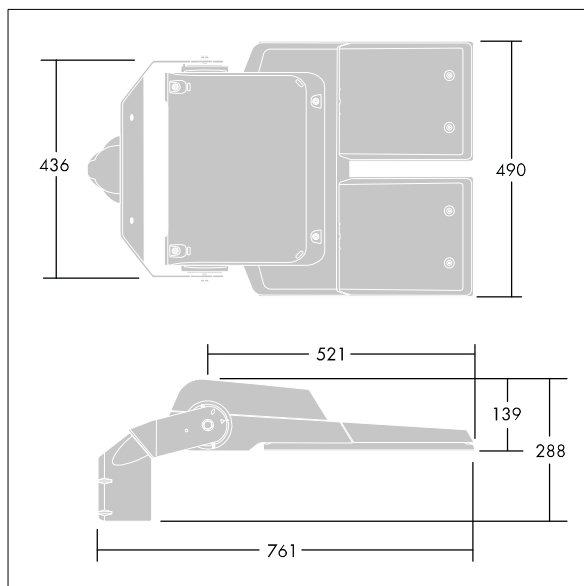

CiviTEQ

A Extra large size LED road lighting lantern with 144 LEDs driven at 350mA with Narrow Road optic. Electronic, fixed output control gear. Class I electrical, IP66, IK08. Housing: die-cast aluminium, Light grey 150 sanded textured (close to RAL9006). Enclosure: toughened flat glass. Screws: stainless steel, Ecolubric® treated. Supplied with Ø76mm spigot adaptor which can be fitted for post-top (0°/5°/10° tilt) or side-entry (-20°/-15°/-10°/-5°/0° tilt). Equipped with Nema photocell socket. Complete with 4000K LED. Surge protection: 10kV single pulse common mode and 8kV multipulse common mode and 6kV multipulse differential mode. If permanent DALI system is connected, 6kV multipulse common and differential mode.

Dimensions: 761 x 490 x 139 mm
 Luminaire input power: 149 W
 Luminaire luminous flux: 25058 lm
 Luminaire efficacy: 168 lm/W
 Weight: 20.1 kg
 Scx: 0.063 m²

TLG_CTEQ_F_XL.jpg

TLG_CETQ_M_CQ XL.wmf

This product contains light sources of energy efficiency class E.