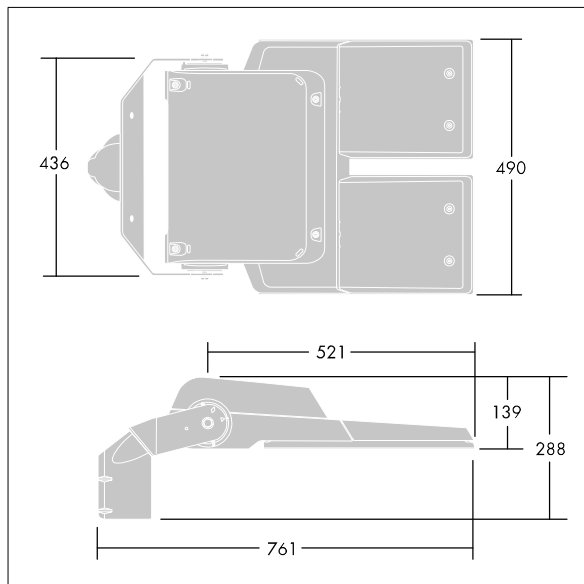

CiviTEQ

A size LED road lighting lantern with 144 LEDs driven at 350mA with Road & Comfort optic. Electronic, fixed output control gear. Class I electrical, IP66, IK08. Housing: die-cast aluminium, Light grey 150 sanded textured (close to RAL9006). Enclosure: toughened flat glass. Screws: stainless steel, Ecolubric® treated. Supplied with Ø76mm spigot adaptor which can be fitted for post-top (0°/5°/10° tilt) or side-entry (-20°/-15°/-10°/-5°/0° tilt). Driver programmed for constant light output. Complete with 4000K LED. Surge protection: 10kV single pulse common mode and 8kV multipulse common mode and 6kV multipulse differential mode. If permanent DALI system is connected, 6kV multipulse common and differential mode.

Dimensions: 761 x 490 x 139 mm
 Luminaire input power: 149 W
 Luminaire luminous flux: 25336 lm
 Luminaire efficacy: 170 lm/W
 Weight: 20.1 kg
 Scx: 0.063 m²

TLG_CTEQ_F_XL.jpg

TLG_CETQ_M_CQ XL.wmf

This product contains a light source of energy efficiency class E.