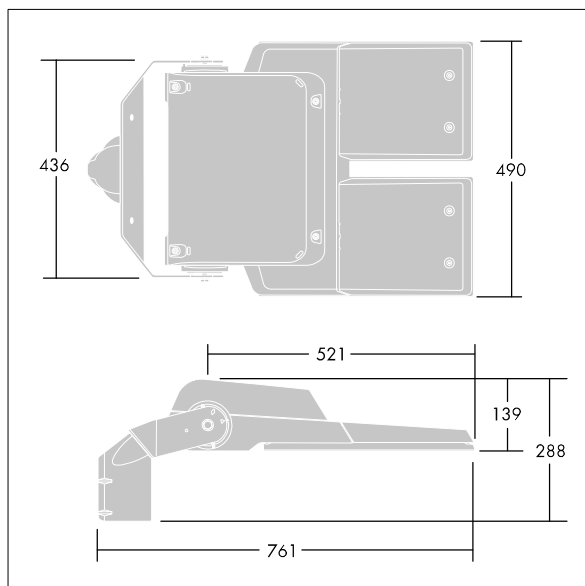

CiviTEQ

A size LED road lighting lantern with 144 LEDs driven at 350mA with Road & Comfort optic. Electronic, fixed output control gear. Class I electrical, IP66, IK08. Housing: die-cast aluminium, Light grey 150 sanded textured (close to RAL9006). Enclosure: toughened flat glass. Screws: stainless steel, Ecolubric® treated. Supplied with Ø76mm spigot adaptor which can be fitted for post-top (0°/5°/10° tilt) or side-entry (-20°/-15°/-10°/-5°/0° tilt). Driver programmed for constant light output. Complete with 4000K LED. Surge protection: 10kV single pulse common mode and 8kV multipulse common mode and 6kV multipulse differential mode. If permanent DALI system is connected, 6kV multipulse common and differential mode.

Dimensions: 761 x 490 x 139 mm
 Luminaire input power: 149 W
 Luminaire luminous flux: 25336 lm
 Luminaire efficacy: 170 lm/W
 Weight: 20.1 kg
 Scx: 0.063 m²

TLG_CTEQ_F_XL.jpg

TLG_CETQ_M_CQ XL.wmf

This product contains a light source of energy efficiency class E.