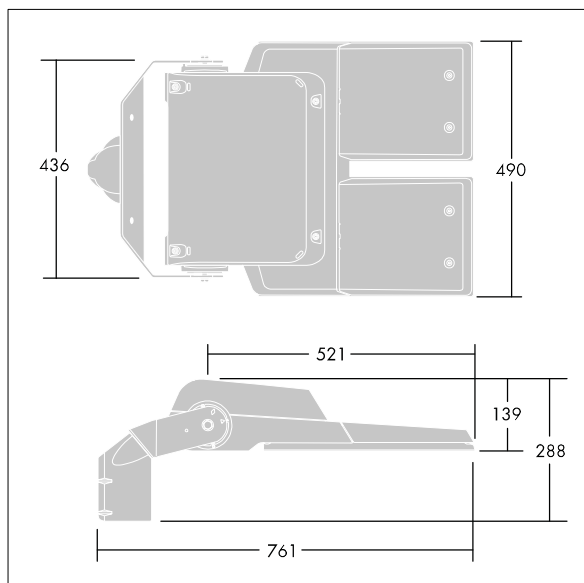

CiviTEQ

A size LED road lighting lantern with 144 LEDs driven at 350mA with Wide Street optic. Electronic, fixed output control gear. Class I electrical, IP66, IK08. Housing: die-cast aluminium, Light grey 150 sanded textured (close to RAL9006). Enclosure: toughened flat glass. Screws: stainless steel, Ecolubric® treated. Supplied with Ø76mm spigot adaptor which can be fitted for post-top (0°/5°/10° tilt) or side-entry (-20°/-15°/-10°/-5°/0° tilt). Driver programmed for constant light output. Complete with 4000K LED. Surge protection: 10kV single pulse common mode and 8kV multipulse common mode and 6kV multipulse differential mode. If permanent DALI system is connected, 6kV multipulse common and differential mode.

Dimensions: 761 x 490 x 139 mm
 Luminaire input power: 149 W
 Luminaire luminous flux: 24864 lm
 Luminaire efficacy: 167 lm/W
 Weight: 20.1 kg
 Scx: 0.063 m²

TLG_CTEQ_F_XL.jpg

TLG_CETQ_M_CQ XL.wmf

This product contains light sources of energy efficiency class E.