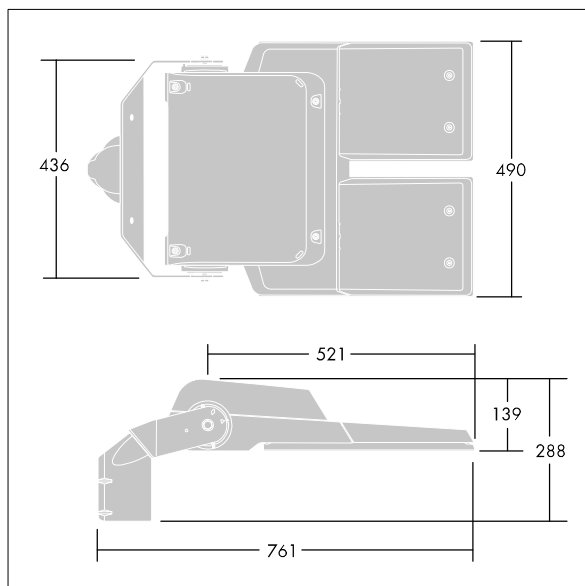

### CiviTEQ

A Extra large size LED road lighting lantern with 144 LEDs driven at 500mA with Narrow Road optic. Electronic, fixed output control gear. Class I electrical, IP66, IK08. Housing: die-cast aluminium, Light grey 150 sanded textured (close to RAL9006). Enclosure: toughened flat glass. Screws: stainless steel, Ecolubric® treated. Supplied with Ø76mm spigot adaptor which can be fitted for post-top (0°/5°/10° tilt) or side-entry (-20°/-15°/-10°/-5°/0° tilt). Equipped with Nema photocell socket. Complete with 4000K LED. Surge protection: 10kV single pulse common mode and 8kV multipulse common mode and 6kV multipulse differential mode. If permanent DALI system is connected, 6kV multipulse common and differential mode.

Dimensions: 761 x 490 x 139 mm  
 Luminaire input power: 211 W  
 Luminaire luminous flux: 34176 lm  
 Luminaire efficacy: 162 lm/W  
 Weight: 20.1 kg  
 Scx: 0.063 m<sup>2</sup>

TLG\_CTEQ\_F\_XL.jpg

TLG\_CETQ\_M\_CQ XL.wmf