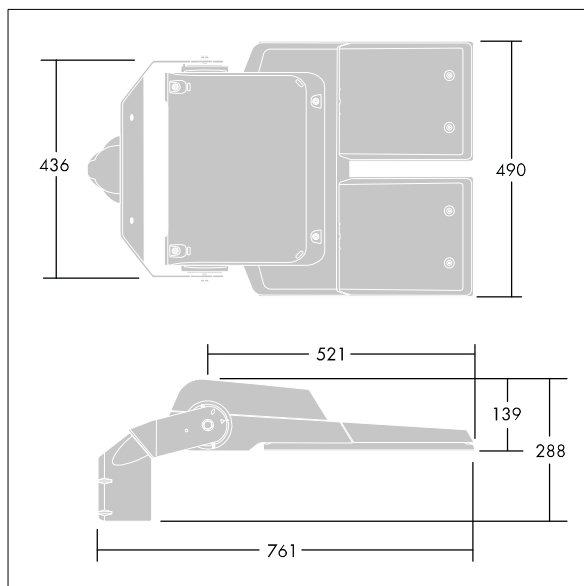

CiviTEQ

A Extra large size LED road lighting lantern with 144 LEDs driven at 500mA with Narrow Road optic. Electronic, fixed output control gear. Class I electrical, IP66, IK08. Housing: die-cast aluminium, Light grey 150 sanded textured (close to RAL9006). Enclosure: toughened flat glass. Screws: stainless steel, Ecolubric® treated. Supplied with Ø76mm spigot adaptor which can be fitted for post-top (0°/5°/10° tilt) or side-entry (-20°/-15°/-10°/-5°/0° tilt). Equipped with Nema photocell socket. Complete with 4000K LED. Surge protection: 10kV single pulse common mode and 8kV multipulse common mode and 6kV multipulse differential mode. If permanent DALI system is connected, 6kV multipulse common and differential mode.

Dimensions: 761 x 490 x 139 mm
 Luminaire input power: 211 W
 Luminaire luminous flux: 34176 lm
 Luminaire efficacy: 162 lm/W
 Weight: 20.1 kg
 Scx: 0.063 m²

TLG_CTEQ_F_XL.jpg

TLG_CETQ_M_CQ XL.wmf

This product contains light sources of energy efficiency class E.