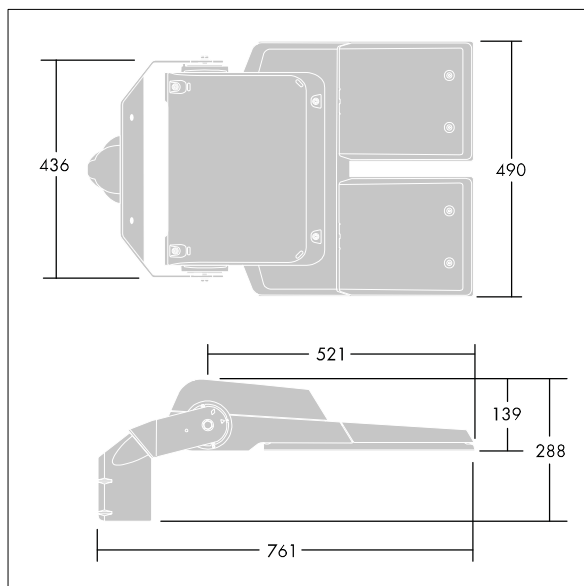

### CiviTEQ

A size LED road lighting lantern with 144 LEDs driven at 700mA with Road & Comfort optic. Electronic, fixed output control gear. Class I electrical, IP66, IK08. Housing: die-cast aluminium, Light grey 150 sanded textured (close to RAL9006). Enclosure: toughened flat glass. Screws: stainless steel, Ecolubric® treated. Supplied with Ø76mm spigot adaptor which can be fitted for post-top (0°/5°/10° tilt) or side-entry (-20°/-15°/-10°/-5°/0° tilt). Equipped with Nema photocell socket. Complete with 4000K LED. Surge protection: 10kV single pulse common mode and 8kV multipulse common mode and 6kV multipulse differential mode. If permanent DALI system is connected, 6kV multipulse common and differential mode.

Dimensions: 761 x 490 x 139 mm  
 Luminaire input power: 297 W  
 Luminaire luminous flux: 45654 lm  
 Luminaire efficacy: 154 lm/W  
 Weight: 20.1 kg  
 Scx: 0.063 m<sup>2</sup>

TLG\_CTEQ\_F\_XL.jpg

TLG\_CETQ\_M\_CQ XL.wmf