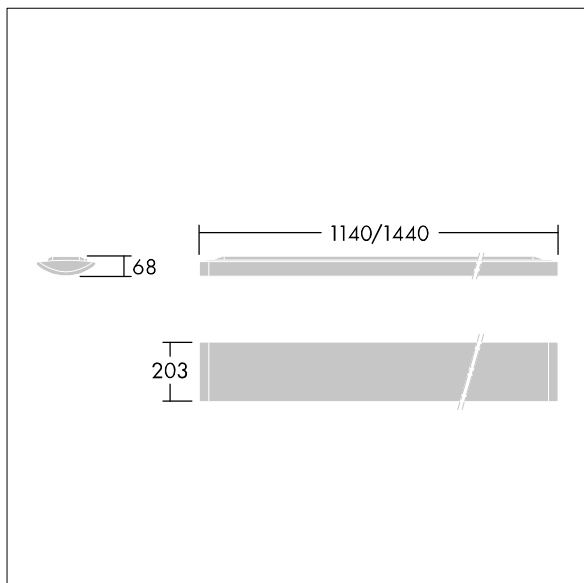

IQ Wave SP

96628940 IQ SURF S LED2600-830 HFIX

THORN

IQ Wave SP

A lightweight, Surface mounted, LED luminaire with MV Tech optic. Electronic, DALI dimmable control gear. Class I electrical, IP40, IK05. Body, diffuser, frame and endcaps: polycarbonate finished in white (close to RAL9016). Gear tray: pre-coated white steel. Complete with 3000K LED

Dimensions: 1140 x 210 x 70 mm

Luminaire input power: 22 W

Luminaire luminous flux: 2450 lm

Luminaire efficacy: 111 lm/W

weight: 4.1 kg

TLG_IQSU_F_SUP_PDB.jpg

TLG_IQSU_M_SUR.wmf

This product contains a light source of energy efficiency class D.