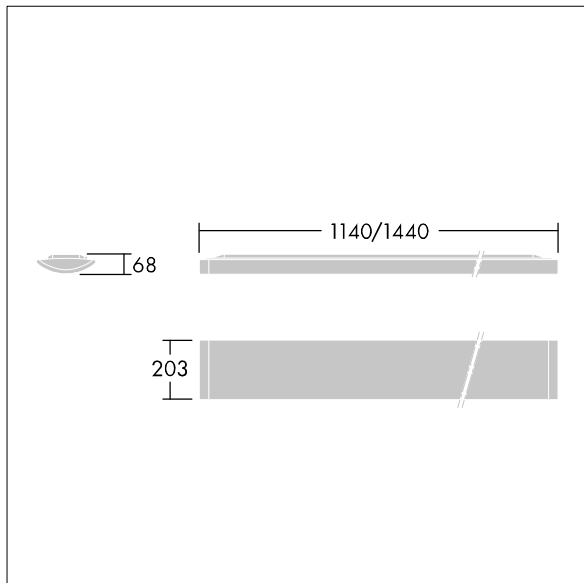

IQ Wave SP

96628940 IQ SURF S LED2600-830 HFIX

THORN

IQ Wave SP

A lightweight, Surface mounted, LED luminaire with MV Tech optic. Electronic, DALI dimmable control gear. Class I electrical, IP40, IK05. Body, diffuser, frame and endcaps: polycarbonate finished in white (close to RAL9016). Gear tray: pre-coated white steel. Complete with 3000K LED

Dimensions: 1140 x 210 x 70 mm

Luminaire input power: 22 W

Luminaire luminous flux: 2450 lm

Luminaire efficacy: 111 lm/W

weight: 4.1 kg

TLG_IQSU_F_SUP_PDB.jpg

TLG_IQSU_M_SUR.wmf

This product contains a light source of energy efficiency class D.