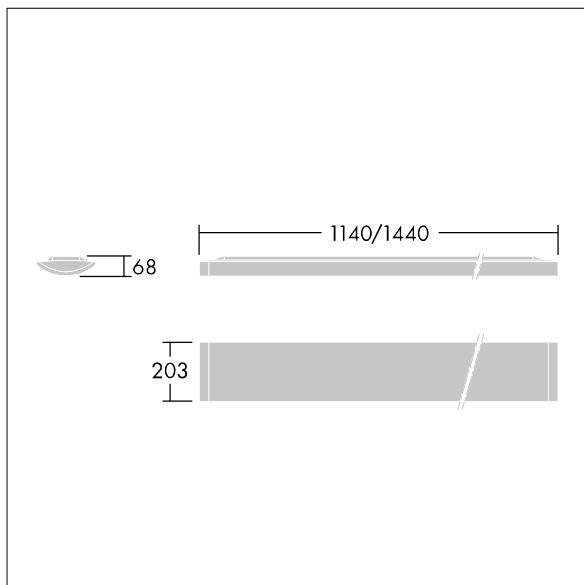

Dimensions: 1140 x 210 x 70 mm

Luminaire input power: 22 W

Luminaire luminous flux: 2600 lm

Luminaire efficacy: 118 lm/W

weight: 4.1 kg

TLG\_IQSU\_F\_SUP\_PDB.jpg

TLG\_IQSU\_M\_SUR.wmf

This product contains a light source of energy efficiency class C.