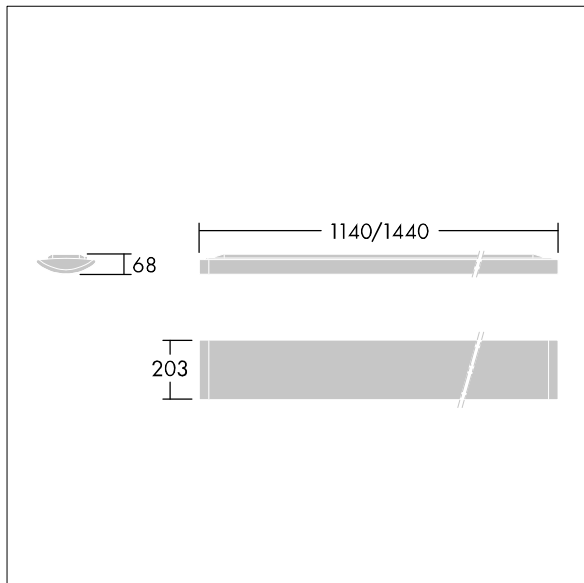

IQ Wave SP

96628941 IQ SURF S LED2600-840 HFIX

THORN

IQ Wave SP

A lightweight, Surface mounted, LED luminaire with MV Tech optic. Electronic, DALI dimmable control gear. Class I electrical, IP40, IK05. Body, diffuser, frame and endcaps: polycarbonate finished in white (close to RAL9016). Gear tray: pre-coated white steel. Complete with 4000K LED

Dimensions: 1140 x 210 x 70 mm

Luminaire input power: 22 W

Luminaire luminous flux: 2600 lm

Luminaire efficacy: 118 lm/W

weight: 4.1 kg

TLG_IQSU_F_SUP_PDB.jpg

TLG_IQSU_M_SUR.wmf

This product contains a light source of energy efficiency class C.