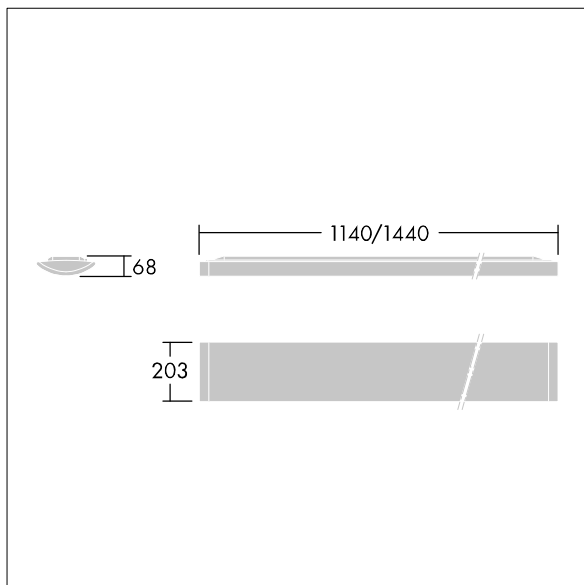

Dimensions: 1140 x 210 x 70 mm

Luminaire input power: 40 W

Luminaire luminous flux: 4250 lm

Luminaire efficacy: 106 lm/W

weight: 4.1 kg

TLG\_IQSU\_F\_SUP\_PDB.jpg

TLG\_IQSU\_M\_SUR.wmf

This product contains a light source of energy efficiency class C.