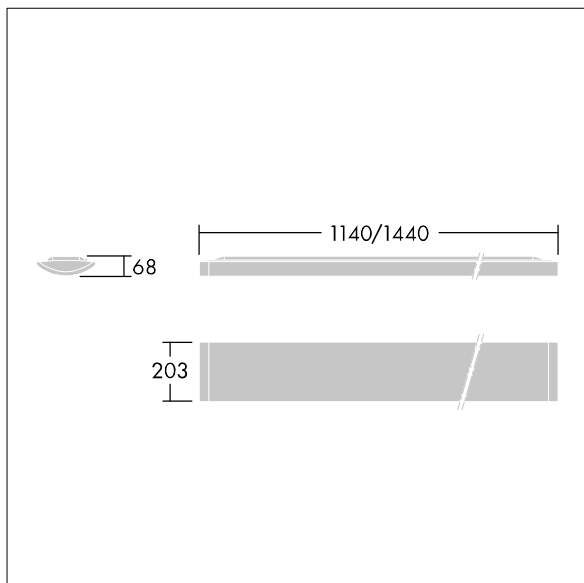

IQ Wave SP

96628944 IQ SURF L LED4250-830 HFIX

THORN

IQ Wave SP

A lightweight, Surface mounted, LED luminaire with MV Tech optic. Electronic, DALI dimmable control gear. Class I electrical, IP40, IK05. Body, diffuser, frame and endcaps: polycarbonate finished in white (close to RAL9016). Gear tray: pre-coated white steel. Complete with 3000K LED

Dimensions: 1440 x 210 x 70 mm
Luminaire input power: 35 W
Luminaire luminous flux: 4000 lm
Luminaire efficacy: 114 lm/W
weight: 5 kg

TLG_IQSU_F_SUP_PDB.jpg

TLG_IQSU_M_SUR.wmf

This product contains a light source of energy efficiency class D.