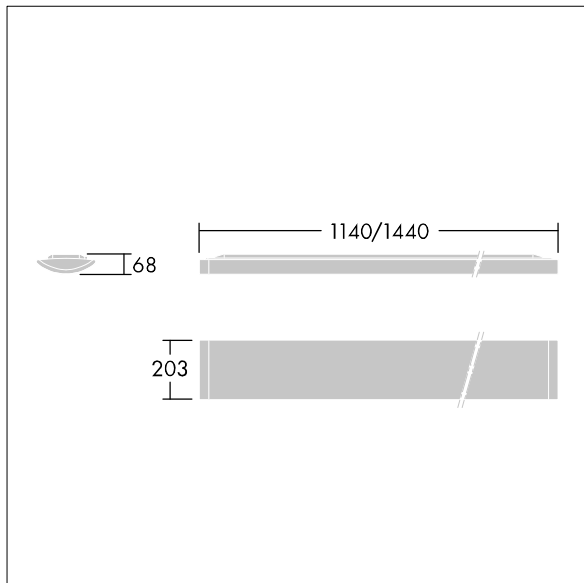

Dimensions: 1440 x 210 x 70 mm

Luminaire input power: 35 W

Luminaire luminous flux: 4250 lm

Luminaire efficacy: 121 lm/W

weight: 5 kg

TLG\_IQSU\_F\_SUP\_PDB.jpg

TLG\_IQSU\_M\_SUR.wmf

This product contains a light source of energy efficiency class D.