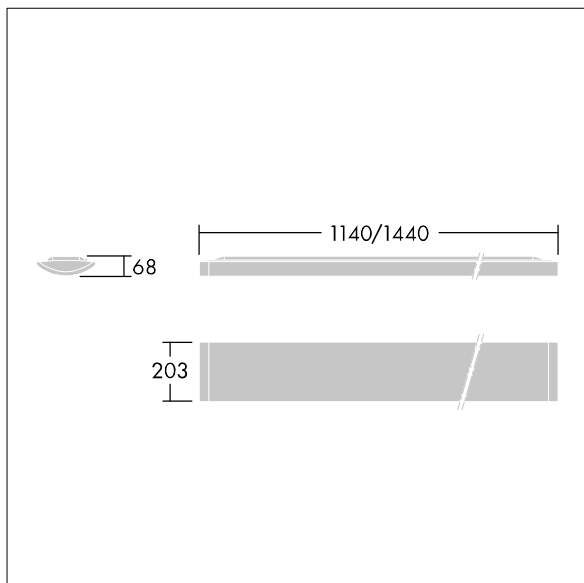

IQ Wave SP

96628945 IQ SURF L LED4250-840 HFIX

THORN

IQ Wave SP

A lightweight, Surface mounted, LED luminaire with MV Tech optic. Electronic, DALI dimmable control gear. Class I electrical, IP40, IK05. Body, diffuser, frame and endcaps: polycarbonate finished in white (close to RAL9016). Gear tray: pre-coated white steel. Complete with 4000K LED

Dimensions: 1440 x 210 x 70 mm
Luminaire input power: 35 W
Luminaire luminous flux: 4250 lm
Luminaire efficacy: 121 lm/W
weight: 5 kg

TLG_IQSU_F_SUP_PDB.jpg

TLG_IQSU_M_SUR.wmf

This product contains a light source of energy efficiency class D.