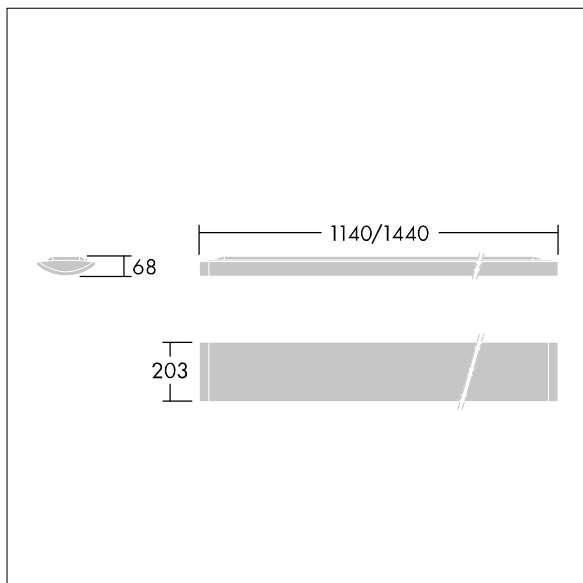

# IQ Wave SP

96628947 IQ SURF L LED4900-840 HFIX

THORN

## IQ Wave SP

A lightweight, Surface mounted, LED luminaire with MV Tech optic. Electronic, DALI dimmable control gear. Class I electrical, IP40, IK05. Body, diffuser, frame and endcaps: polycarbonate finished in white (close to RAL9016). Gear tray: pre-coated white steel. Complete with 4000K LED

Dimensions: 1440 x 210 x 70 mm  
Luminaire input power: 42 W  
Luminaire luminous flux: 4900 lm  
Luminaire efficacy: 117 lm/W  
weight: 5 kg

TLG\_IQSU\_F\_SUP\_PDB.jpg

TLG\_IQSU\_M\_SUR.wmf

This product contains a light source of energy efficiency class D.