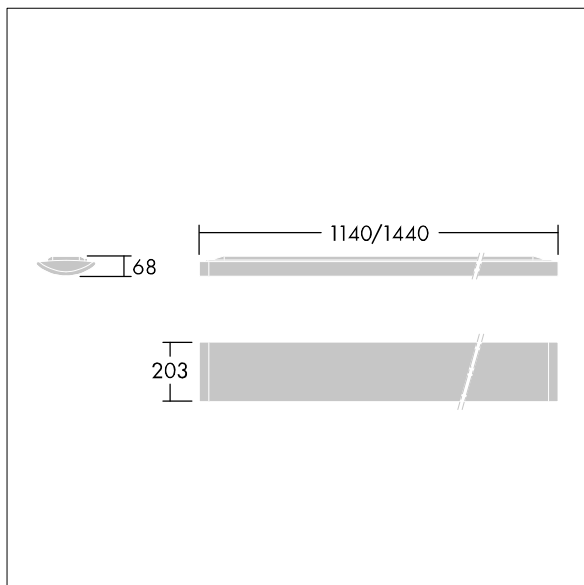

# IQ Wave SP

96628948 IQ SURF L LED6700-830 HFIX

THORN

## IQ Wave SP

A lightweight, Surface mounted, LED luminaire with MV Tech optic. Electronic, DALI dimmable control gear. Class I electrical, IP40, IK05. Body, diffuser, frame and endcaps: polycarbonate finished in white (close to RAL9016). Gear tray: pre-coated white steel. Complete with 3000K LED

Dimensions: 1440 x 210 x 70 mm  
Luminaire input power: 61 W  
Luminaire luminous flux: 6250 lm  
Luminaire efficacy: 102 lm/W  
weight: 5 kg

TLG\_IQSU\_F\_SUP\_PDB.jpg

TLG\_IQSU\_M\_SUR.wmf

This product contains a light source of energy efficiency class D.