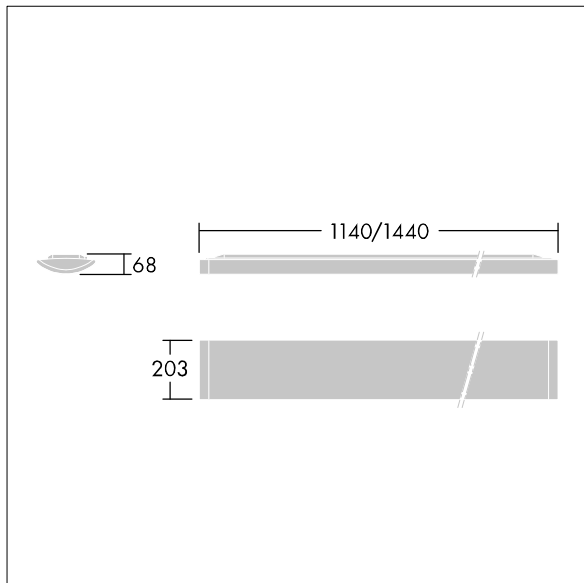

IQ Wave SP

96628948 IQ SURF L LED6700-830 HFIX

THORN

IQ Wave SP

A lightweight, Surface mounted, LED luminaire with MV Tech optic. Electronic, DALI dimmable control gear. Class I electrical, IP40, IK05. Body, diffuser, frame and endcaps: polycarbonate finished in white (close to RAL9016). Gear tray: pre-coated white steel. Complete with 3000K LED

Dimensions: 1440 x 210 x 70 mm
Luminaire input power: 61 W
Luminaire luminous flux: 6250 lm
Luminaire efficacy: 102 lm/W
weight: 5 kg

TLG_IQSU_F_SUP_PDB.jpg

TLG_IQSU_M_SUR.wmf

This product contains a light source of energy efficiency class D.