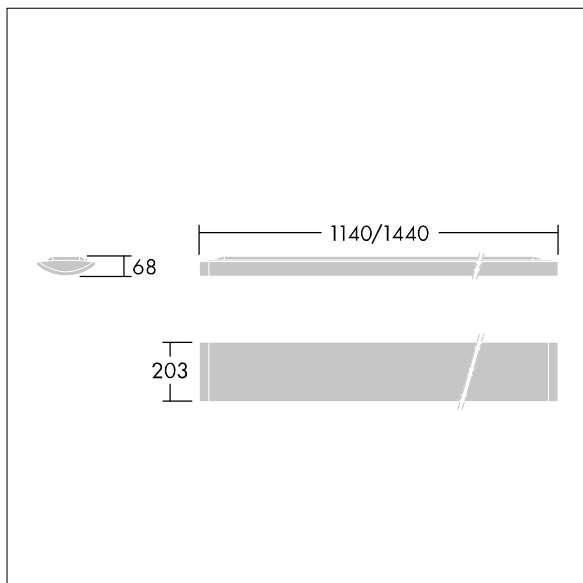

IQ Wave SP

96629268 IQ SURF S LED4250-830 HF

THORN

IQ Wave SP

A lightweight, Surface mounted, LED luminaire with MV Tech optic. Electronic, fixed output control gear. Class I electrical, IP40, IK05. Body, diffuser, frame and endcaps: polycarbonate finished in white (close to RAL9016). Gear tray: pre-coated white steel. Complete with 3000K LED

Dimensions: 1140 x 210 x 70 mm
Luminaire input power: 40 W
Luminaire luminous flux: 4000 lm
Luminaire efficacy: 100 lm/W
weight: 4 kg

TLG_IQSU_F_SUP_PDB.jpg

TLG_IQSU_M_SUR.wmf

This product contains a light source of energy efficiency class C.