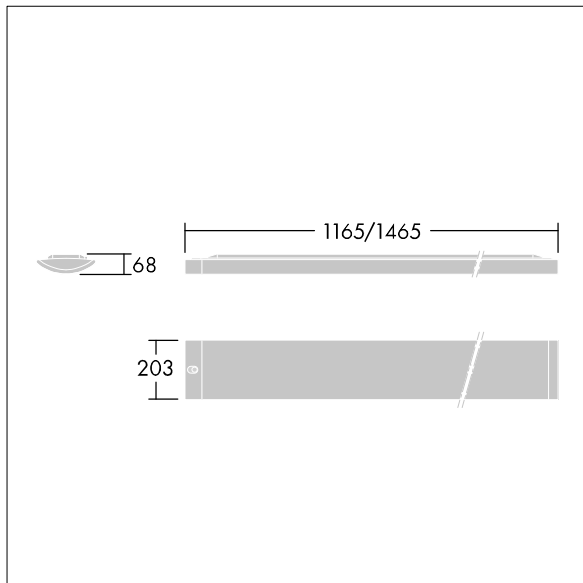

IQ Wave SP

96629305 IQ SURF L LED6700-840 HFSX

THORN

IQ Wave SP

A lightweight, Surface mounted, LED luminaire with MV Tech optic. Electronic, DALI dimmable control gear. Equipped with daylight and presence detection for dimming control. Class I electrical, IP40, IK05. Body, diffuser, frame and endcaps: polycarbonate finished in white (close to RAL9016). Gear tray: pre-coated white steel. Complete with 4000K LED

Dimensions: 1465 x 210 x 70 mm
Luminaire input power: 61 W
Luminaire luminous flux: 6700 lm
Luminaire efficacy: 110 lm/W
weight: 5.1 kg

TLG_IQSU_F_SUS_BELOW_SENS.jpg

TLG_IQSU_M_SURS.wmf

This product contains a light source of energy efficiency class D.