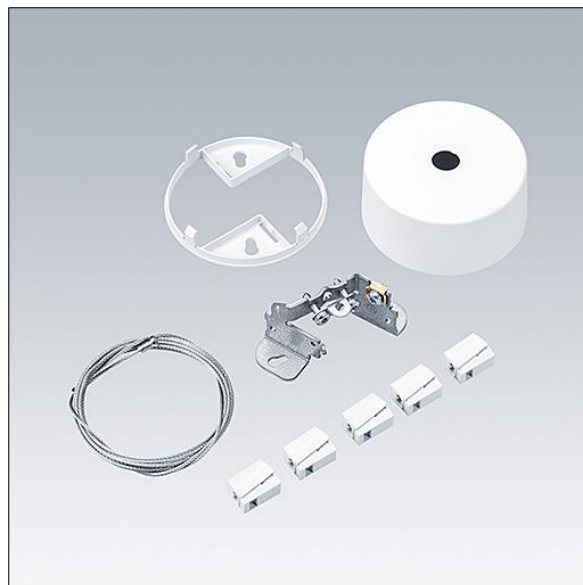

IQ Wave SP

96630258 IQ SUSP CEILING ROSE

THORN

IQ Wave SP

Ceiling rose for the electrical connection of IQ Wave
Suspended luminaire run. Cover: white (close to RAL9016)
polycarbonate.

TLG_IQSP_F_ROSE.jpg