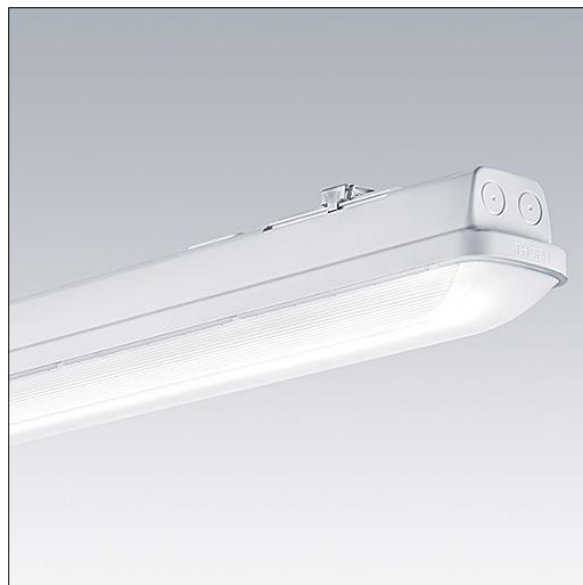

# Aquaforce Pro

96631029 AQFPRO L LED4300-840 PC WB HFI E3D

THORN

## Aquaforce Pro

An IP66, dust and moisture resistant LED luminaire. DALI/DSI dimmable DALI dimmable Luminaire with local battery supply for 3 h emergency lighting in maintained or non-maintained mode, with automatic test (auto-test) via the luminaire, optional central monitoring via DALI, display of luminaire status via status LED. With wide beam distribution. Class I electrical. Canopy: light grey polycarbonate. Diffuser: high transmission opal polycarbonate with refraction prisms. Patented snap-on mechanism EasyClick for clipless mounting of diffuser. For surface or suspended mounting. Quick-fix brackets supplied for surface mounting. Suitable for ceiling or wall (both vertically and horizontally). Approved for indoor use or in canopied outdoor areas (see installation instructions). Mounting kits for conduit, chain suspension and catenary suspension are available as accessories. ambient temperature: 0°C to +25°C. Complete with 4000K LED..

Note: please contact your consultant if you are planning to use the luminaire in environments with chemical pollutants, high or condensing humidity and major variations in temperature.

Dimensions: 1600 x 92 x 90 mm  
Luminaire input power: 32.9 W  
Luminaire luminous flux: 4350 lm  
Luminaire efficacy: 132 lm/W  
Weight: 2.5 kg