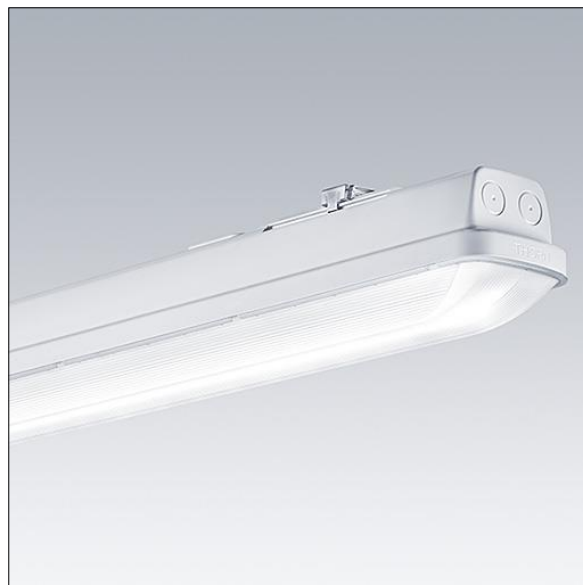

# Aquaforce Pro

96631030 AQFPRO L LED6400-840 PC MB HFI E3D

THORN

## Aquaforce Pro

An IP66, dust and moisture resistant LED luminaire. DALI/DSI dimmable DALI dimmable Luminaire with local battery supply for 3 h emergency lighting in maintained or non-maintained mode, with automatic test (auto-test) via the luminaire, optional central monitoring via DALI, display of luminaire status via status LED. With medium beam distribution. Class I electrical. Canopy: light grey polycarbonate. Diffuser: high transmission opal polycarbonate with refraction prisms. Patented snap-on mechanism EasyClick for clipless mounting of diffuser. For surface or suspended mounting. Quick-fix brackets supplied for surface mounting. Suitable for ceiling or wall (both vertically and horizontally). Approved for indoor use or in canopied outdoor areas (see installation instructions). Mounting kits for conduit, chain suspension and catenary suspension are available as accessories. ambient temperature: 0°C to +25°C. Complete with 4000K LED..

Note: please contact your consultant if you are planning to use the luminaire in environments with chemical pollutants, high or condensing humidity and major variations in temperature.

Dimensions: 1600 x 92 x 90 mm  
Luminaire input power: 47.9 W  
Luminaire luminous flux: 6610 lm  
Luminaire efficacy: 138 lm/W  
Weight: 2.5 kg