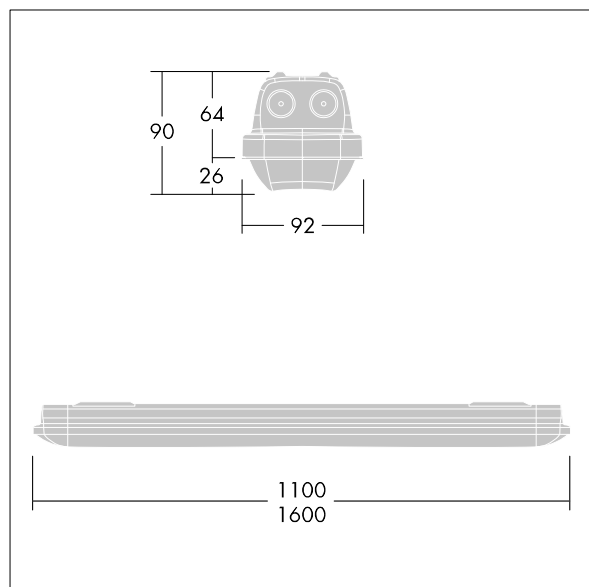

TLG_AQUP_M_LD1.wmf

All values marked with an * are rated values. Thorn uses tried and tested components from leading suppliers, however there may be isolated instances of technology-related failures of individual LEDs during the rated product lifetime. International standards set the tolerance in initial flux and connected load at $\pm 10\%$. Unless stated otherwise, the values apply to an ambient temperature of 25°C.

Thorn Lighting is constantly developing and improving its products. The right is reserved to change specifications without prior notification or public announcement.
© Thorn Lighting