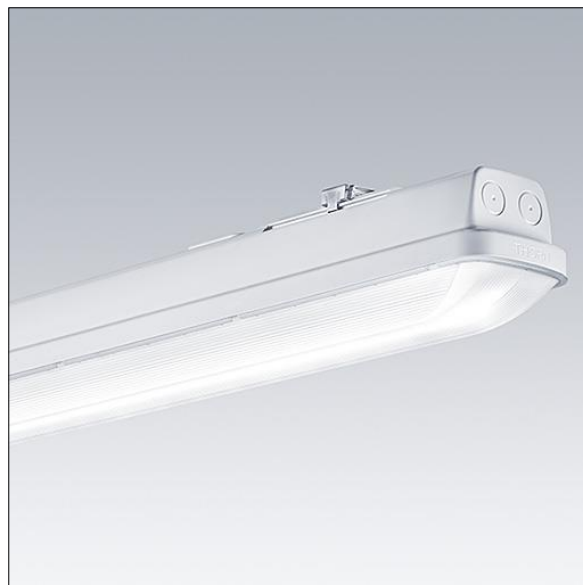

## Aquaforce Pro

An IP66, dust and moisture resistant LED luminaire.  
DALI/DSI dimmable DALI dimmable Luminaire with local battery supply for 3 h emergency lighting in maintained or non-maintained mode, with automatic test (auto-test) via the luminaire, optional central monitoring via DALI, display of luminaire status via status LED. With medium beam distribution. Class I electrical. Canopy: light grey polycarbonate. Diffuser: high transmission opal polycarbonate with refraction prisms. Patented snap-on mechanism EasyClick for clipless mounting of diffuser. For surface or suspended mounting. Quick-fix brackets supplied for surface mounting. Suitable for ceiling or wall (both vertically and horizontally). Approved for indoor use or in canopied outdoor areas (see installation instructions). Mounting kits for conduit, chain suspension and catenary suspension are available as accessories. ambient temperature: 0°C to +25°C. Complete with 4000K LED..

Note: please contact your consultant if you are planning to use the luminaire in environments with chemical pollutants, high or condensing humidity and major variations in temperature.

Dimensions: 1600 x 92 x 90 mm  
Luminaire input power: 47.9 W  
Luminaire luminous flux: 6610 lm  
Luminaire efficacy: 138 lm/W  
Weight: 2.5 kg