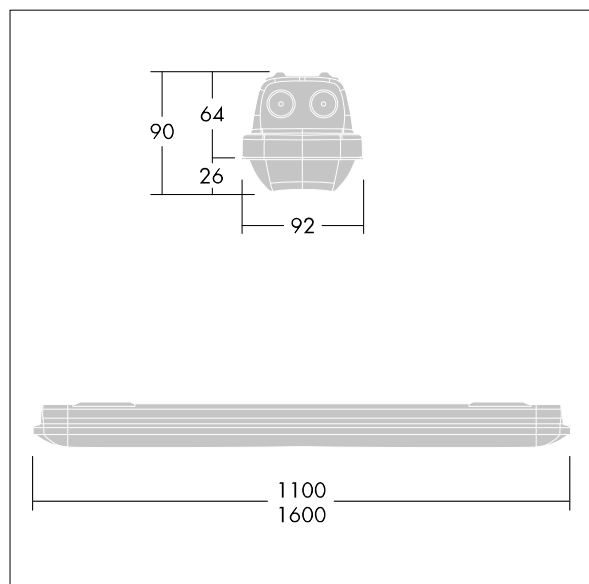

TLG_AQUP_M_LD1.wmf

All values marked with an * are rated values. Thorn uses tried and tested components from leading suppliers, however there may be isolated instances of technology-related failures of individual LEDs during the rated product lifetime. International standards set the tolerance in initial flux and connected load at $\pm 10\%$. Unless stated otherwise, the values apply to an ambient temperature of 25°C.

Thorn Lighting is constantly developing and improving its products. The right is reserved to change specifications without prior notification or public announcement.
© Thorn Lighting