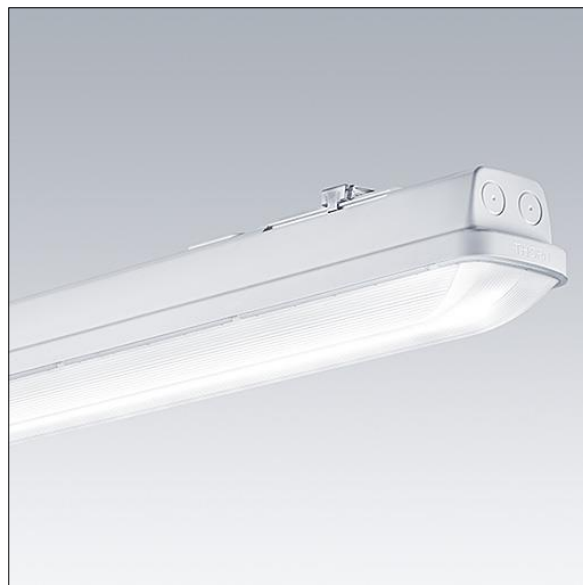

# Aquaforce Pro

96631034 AQFPRO L LED6400-840 PC MB MWCF

THORN

## Aquaforce Pro

An IP66, dust and moisture resistant LED luminaire.  
DALI/DSI dimmable Luminaire with motion sensor and CorridorFUNCTION. With medium beam distribution. Class I electrical. Canopy: light grey polycarbonate. Diffuser: high transmission opal polycarbonate with refraction prisms. Patented snap-on mechanism EasyClick for clipless mounting of diffuser. For surface or suspended mounting. Quick-fix brackets supplied for surface mounting. Suitable for ceiling or wall (both vertically and horizontally). Approved for indoor use or in canopied outdoor areas (see installation instructions). Mounting kits for conduit, chain suspension and catenary suspension are available as accessories. Suitable for through wiring with H05VV or NYM cable (rated 10A). Integral presence detector for dimming control (corridor function). ambient temperature: -20°C to +35°C. Complete with 4000K LED..

Note: please contact your consultant if you are planning to use the luminaire in environments with chemical pollutants, high or condensing humidity and major variations in temperature.

Dimensions: 1600 x 92 x 90 mm  
Luminaire input power: 45.1 W  
Luminaire luminous flux: 6610 lm  
Luminaire efficacy: 147 lm/W  
Weight: 2.14 kg