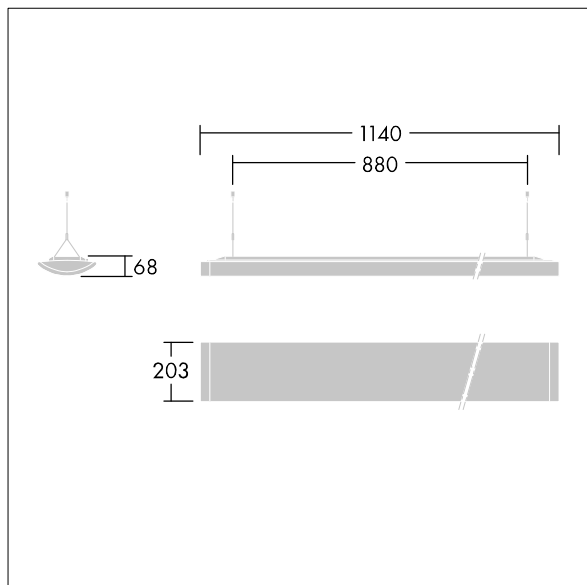

IQ Wave SP

92901672 IQ SUSP S LED4250-840 HFIX TW6

THORN

IQ Wave SP

A lightweight, Suspended, LED luminaire with MV Tech optic. Electronic, DALI dimmable control gear. Class I electrical, IP20, IK05. Body, diffuser, frame and endcaps: polycarbonate finished in white (close to RAL9016). Gear tray: pre-coated white steel. 6 core through wiring, including feed cable. Suspension wires included. Ceiling rose to be ordered separately. Complete with 4000K LED

Dimensions: 1140 x 210 x 70 mm

Luminaire input power: 40 W

Luminaire luminous flux: 4250 lm

Luminaire efficacy: 106 lm/W

weight: 4.7 kg

TLG_IQSU_F_SUS_PDB.jpg

TLG_IQSU_M_SUS.wmf

This product contains a light source of energy efficiency class C.