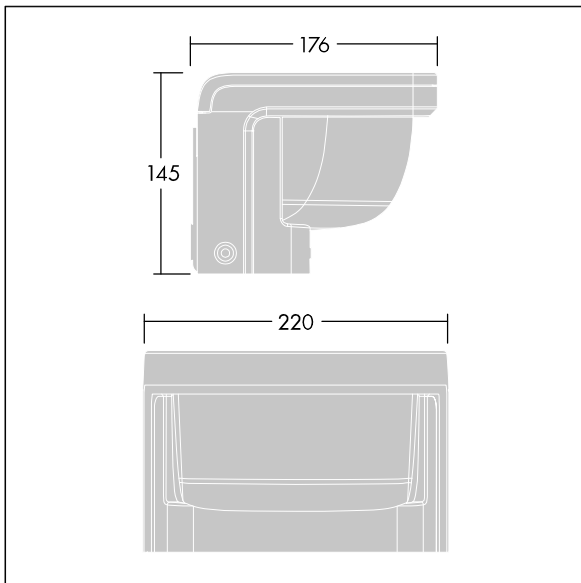

### Raze Bollard

A wall mounted LED luminaire, incorporating Thorn's Flat beam® technology. 1 LED driven at 200mA. Integral LED driver included. Class I electrical, IP66, IK10. Housing: die-cast aluminium (EN44300, compatible with seaside installation), powder coated, textured anthracite (close to RAL7043). Bowl: UV stabilised polycarbonate, semi-frosted. Fasteners: stainless steel. Complete with 3000K LED.

6kV surge protection as standard.

Dimensions: 176 x 220 x 145 mm  
 Luminaire input power: 9 W  
 Luminaire luminous flux: 699 lm  
 Luminaire efficacy: 78 lm/W  
 Weight: 2.77 kg

TLG\_RAZB\_F\_HEAD\_PDB.jpg