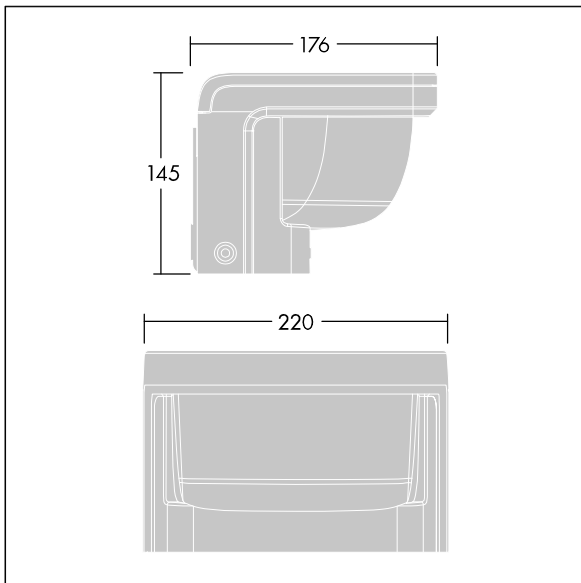

### Raze Bollard

A wall mounted LED luminaire, incorporating Thorn's Flat beam® technology. 1 LED driven at 350mA. Integral LED driver included. Class II electrical, IP66, IK10. Housing: die-cast aluminium (EN44300, compatible with seaside installation), powder coated, textured anthracite (close to RAL7043). Bowl: UV stabilised polycarbonate, semi-frosted. Fasteners: stainless steel. Complete with 3000K LED.

6kV surge protection as standard.

Dimensions: 176 x 220 x 145 mm

Luminaire input power: 15 W

Luminaire luminous flux: 1142 lm

Luminaire efficacy: 76 lm/W

Weight: 2.77 kg

TLG\_RAZB\_F\_HEAD\_PDB.jpg

TLG\_RAZB\_M\_HEAD.wmf