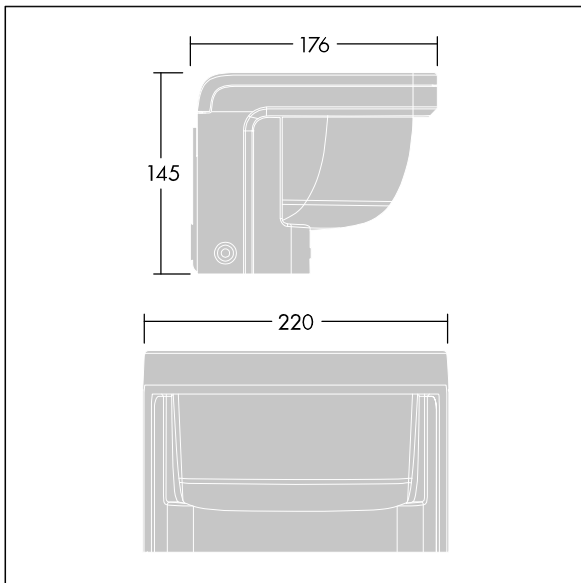

### Raze Bollard

A wall mounted LED luminaire, incorporating Thorn's Flat beam® technology. 1 LED driven at 350mA. Integral DALI dimmable LED driver included. Class I electrical, IP66, IK10. Housing: die-cast aluminium (EN44300, compatible with seaside installation), powder coated, textured anthracite (close to RAL7043). Bowl: UV stabilised polycarbonate, semi-frosted. Fasteners: stainless steel. Complete with 3000K LED.

6kV surge protection as standard.

Dimensions: 176 x 220 x 145 mm  
 Luminaire input power: 15 W  
 Luminaire luminous flux: 1142 lm  
 Luminaire efficacy: 76 lm/W  
 Weight: 2.77 kg

TLG\_RAZB\_F\_HEAD\_PDB.jpg