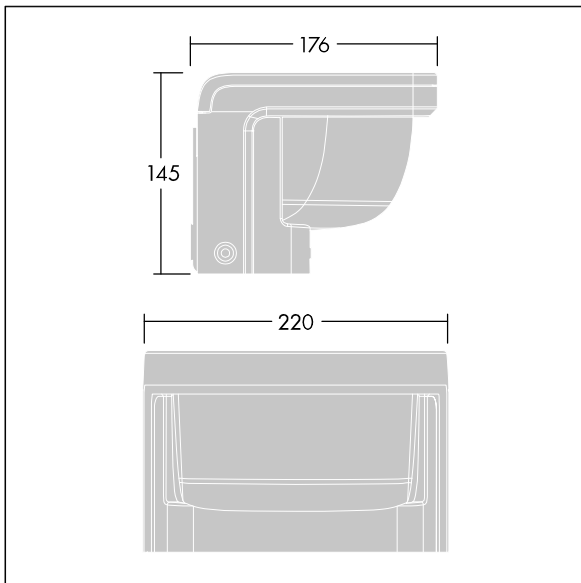

Raze Bollard

96631801 RAW 1L35-730 WP HFX CL1 6K ANT

Raze Bollard

A wall mounted LED luminaire, incorporating Thorn's Flat beam® technology. 1 LED driven at 350mA. Integral DALI dimmable LED driver included. Class I electrical, IP66, IK10. Housing: die-cast aluminium (EN44300, compatible with seaside installation), powder coated, textured anthracite (close to RAL7043). Bowl: UV stabilised polycarbonate, semi-frosted. Fasteners: stainless steel. Complete with 3000K LED.

6kV surge protection as standard.

Dimensions: 176 x 220 x 145 mm
 Luminaire input power: 15 W
 Luminaire luminous flux: 1142 lm
 Luminaire efficacy: 76 lm/W
 Weight: 2.77 kg

TLG_RAZB_F_HEAD_PDB.jpg

TLG_RAZB_M_HEAD.wmf

This product contains a light source of energy efficiency class D.

Raze Bollard

96631801 RAW 1L35-730 WP HFX CL1 6K ANT

THORN