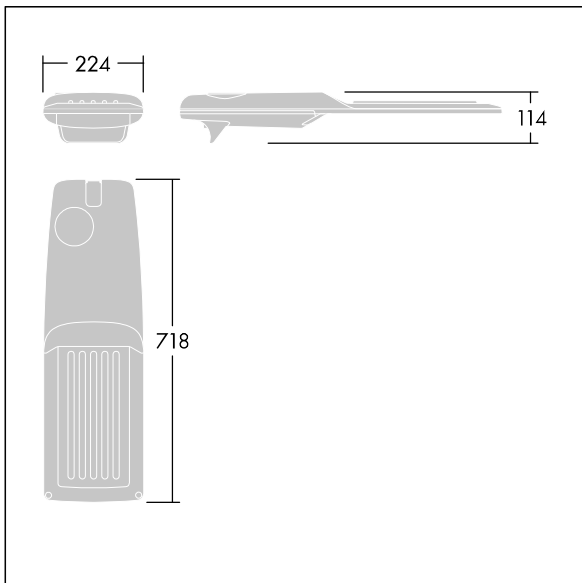

# Isaro Pro

THORN

92904773 IP 60L70-740 EWS M BS 3550 CL2 M60 ANT

## Isaro Pro

A state of the art LED road lighting lantern (medium) with 60 LEDs driven at 700mA with Extra Wide Street optic. Programmable LED driver. Class II electrical, IP66, IK09. Housing: die-cast aluminium (EN AC-44300), powder coated textured anthracite (close to RAL7043). Spigot: die-cast aluminium (EN AC-44300), powder coated textured anthracite (close to RAL7043). Enclosure: 5mm thick glass. Fixings: stainless steel. Supplied with Ø60mm spigot adaptor which can be fitted for post-top (0°/5°/10°/15°/20° tilt) or side-entry (-15°/-10°/-5°/0°/5°/10°/15° tilt). Equipped with 50% power reduction circuit, effective 3 hours before and 5 hours after a calculated midnight. It can be deactivated at installation with an easily accessible internal switch. Complete with 4000K LED. Surge protection: 10kV single pulse common mode and 8kV multipulse common mode and 6kV multipulse differential mode. If permanent DALI system is connected, 6kV multipulse common and differential mode.

Dimensions: 718 x 224 x 114 mm  
Luminaire input power: 125.2 W  
Luminaire luminous flux: 18732 lm  
Luminaire efficacy: 150 lm/W  
Weight: 7.6 kg  
Scx: 0.066 m<sup>2</sup>

TLG\_ISRP\_F\_M\_PDB\_ANT.jpg