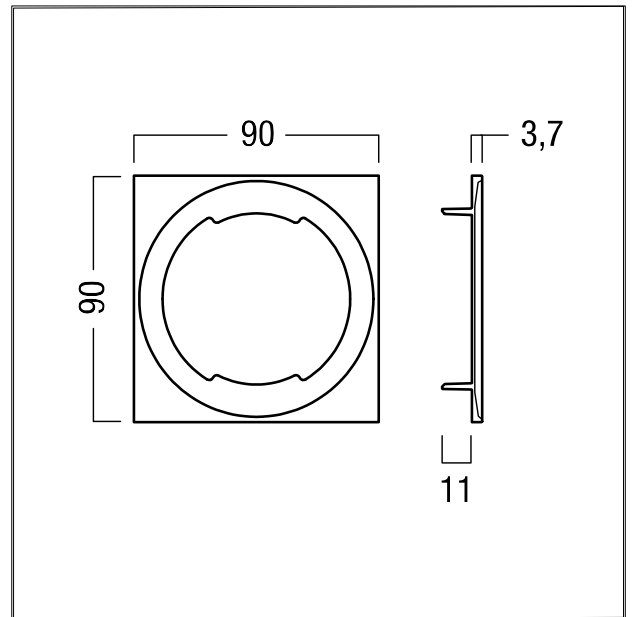

ZS_ONL_M_RESC_ED_Q90.wmf