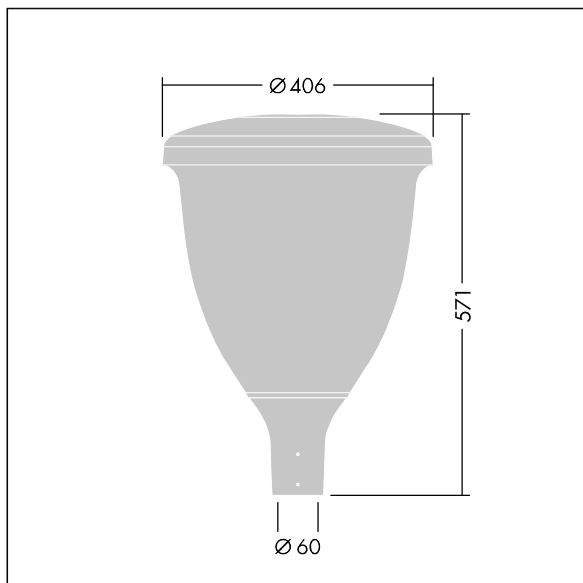

Volupto

96631890 VO 12L50-740 SF WSC CL2 W5 T60 ANT

THORN

Volupto

A smart, post top LED lantern with a Wide Street & Comfort distribution. Programmable LED driver with 12 LEDs driven at 500mA. Class II electrical, IP66, IK10. Canopy and base: corrosion resistant die-cast powder coated aluminium, finished textured anthracite (close to RAL7043). Enclosure: UV stabilised polycarbonate. Complete with 4000K LED. Pre-wired with 5m cable. Post top mounting to Ø60mm column.

Dimensions: Ø60/406 x 571 mm
Luminaire input power: 18.8 W
Luminaire luminous flux: 2729 lm
Luminaire efficacy: 145 lm/W
Weight: 7.42 kg
Scx: 0.143 m²

TLG_VOLU_F_Side.jpg

TLG_VOLU_M_60.wmf

This product contains a light source of energy efficiency class D.