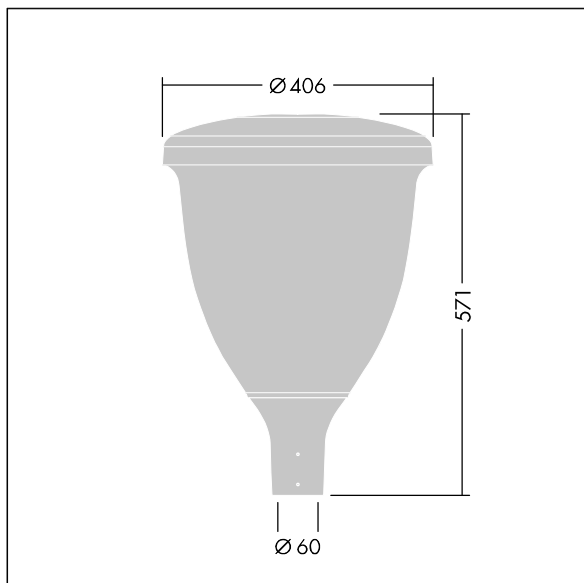

# Volupto

96631891 VO 12L50-740 SF WSC CL1 W5 T60 ANT

THORN

## Volupto

A smart, post top LED lantern with a Wide Street & Comfort distribution. Programmable LED driver with 12 LEDs driven at 500mA. Class I electrical, IP66, IK10. Canopy and base: corrosion resistant die-cast powder coated aluminium, finished textured anthracite (close to RAL7043). Enclosure: UV stabilised polycarbonate. Complete with 4000K LED. Pre-wired with 5m cable. Post top mounting to Ø60mm column.

Dimensions: Ø60/406 x 571 mm  
Luminaire input power: 18.8 W  
Luminaire luminous flux: 2729 lm  
Luminaire efficacy: 145 lm/W  
Weight: 7.53 kg  
Scx: 0.143 m<sup>2</sup>

TLG\_VOLU\_F\_Side.jpg

TLG\_VOLU\_M\_60.wmf