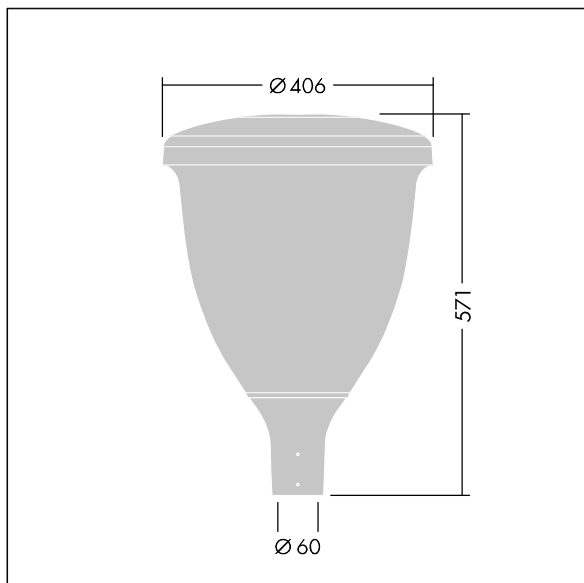

Volupto

96631891 VO 12L50-740 SF WSC CL1 W5 T60 ANT

THORN

Volupto

A smart, post top LED lantern with a Wide Street & Comfort distribution. Programmable LED driver with 12 LEDs driven at 500mA. Class I electrical, IP66, IK10. Canopy and base: corrosion resistant die-cast powder coated aluminium, finished textured anthracite (close to RAL7043). Enclosure: UV stabilised polycarbonate. Complete with 4000K LED. Pre-wired with 5m cable. Post top mounting to Ø60mm column.

Dimensions: Ø60/406 x 571 mm
Luminaire input power: 18.8 W
Luminaire luminous flux: 2729 lm
Luminaire efficacy: 145 lm/W
Weight: 7.53 kg
Scx: 0.143 m²

TLG_VOLU_F_Side.jpg

TLG_VOLU_M_60.wmf

This product contains a light source of energy efficiency class D.