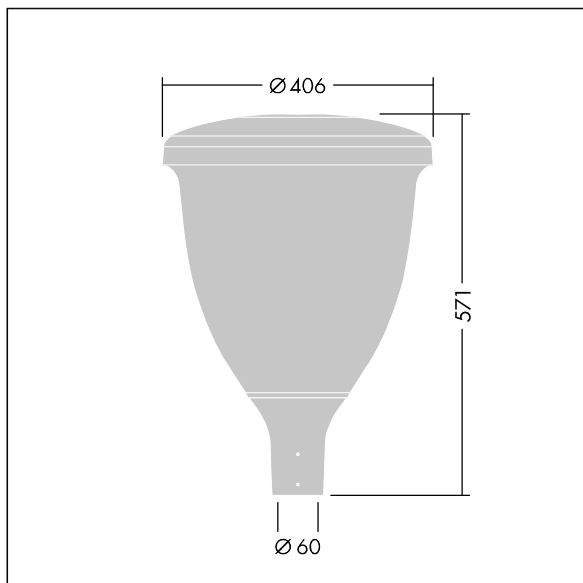

# Volupto

96631895 VO 12L105-740 SF WSC CL1 W5 T60 ANT

THORN

## Volupto

A smart, post top LED lantern with a Wide Street & Comfort distribution. Programmable LED driver with 12 LEDs driven at 1,05A. Class I electrical, IP66, IK10. Canopy and base: corrosion resistant die-cast powder coated aluminium, finished textured anthracite (close to RAL7043). Enclosure: UV stabilised polycarbonate. Complete with 4000K LED. Pre-wired with 5m cable. Post top mounting to Ø60mm column.

Dimensions: Ø60/406 x 571 mm  
Luminaire input power: 40.3 W  
Luminaire luminous flux: 5181 lm  
Luminaire efficacy: 129 lm/W  
Weight: 7.53 kg  
Scx: 0.143 m<sup>2</sup>

TLG\_VOLU\_F\_Side.jpg

TLG\_VOLU\_M\_60.wmf