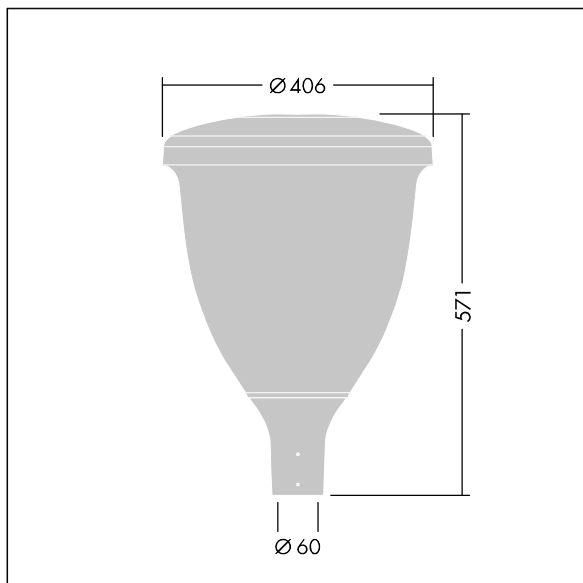

Volupto

96631895 VO 12L105-740 SF WSC CL1 W5 T60 ANT

THORN

Volupto

A smart, post top LED lantern with a Wide Street & Comfort distribution. Programmable LED driver with 12 LEDs driven at 1,05A. Class I electrical, IP66, IK10. Canopy and base: corrosion resistant die-cast powder coated aluminium, finished textured anthracite (close to RAL7043). Enclosure: UV stabilised polycarbonate. Complete with 4000K LED. Pre-wired with 5m cable. Post top mounting to Ø60mm column.

Dimensions: Ø60/406 x 571 mm
Luminaire input power: 40.3 W
Luminaire luminous flux: 5181 lm
Luminaire efficacy: 129 lm/W
Weight: 7.53 kg
Scx: 0.143 m²

TLG_VOLU_F_Side.jpg

TLG_VOLU_M_60.wmf

This product contains a light source of energy efficiency class D.