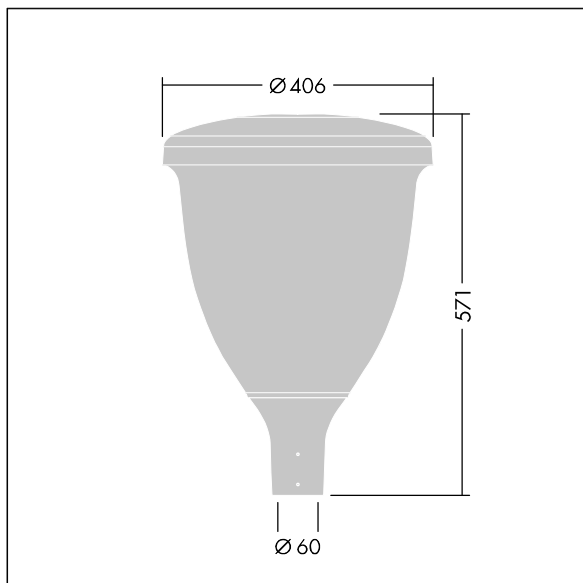

Volupto

96631897 VO 24L35-740 SF WSC CL1 W5 T60 ANT

THORN

Volupto

A smart, post top LED lantern with a Wide Street & Comfort distribution. Programmable LED driver with 24 LEDs driven at 350mA. Class I electrical, IP66, IK10. Canopy and base: corrosion resistant die-cast powder coated aluminium, finished textured anthracite (close to RAL7043). Enclosure: UV stabilised polycarbonate. Complete with 4000K LED. Pre-wired with 5m cable. Post top mounting to Ø60mm column.

Dimensions: Ø60/406 x 571 mm
Luminaire input power: 25.7 W
Luminaire luminous flux: 3935 lm
Luminaire efficacy: 153 lm/W
Weight: 7.59 kg
Scx: 0.143 m²

TLG_VOLU_F_Side.jpg

TLG_VOLU_M_60.wmf

This product contains a light source of energy efficiency class D.