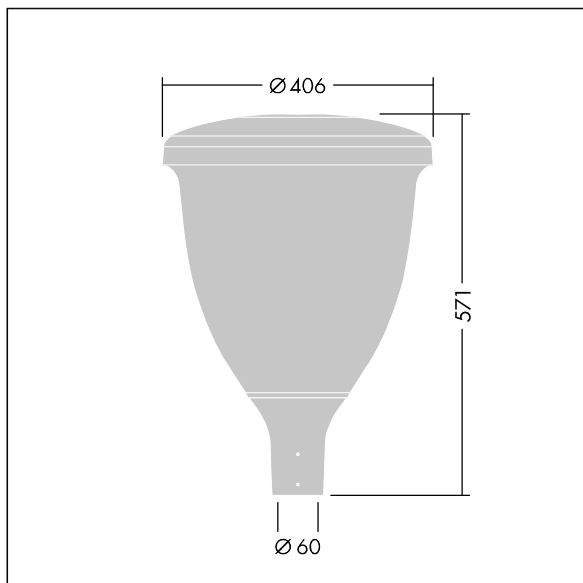

Volupto

96631899 VO 24L50-740 SF WSC CL1 W5 T60 ANT

THORN

Volupto

A smart, post top LED lantern with a Wide Street & Comfort distribution. Programmable LED driver with 24 LEDs driven at 500mA. Class I electrical, IP66, IK10. Canopy and base: corrosion resistant die-cast powder coated aluminium, finished textured anthracite (close to RAL7043). Enclosure: UV stabilised polycarbonate. Complete with 4000K LED. Pre-wired with 5m cable. Post top mounting to Ø60mm column.

Dimensions: Ø60/406 x 571 mm
Luminaire input power: 36.1 W
Luminaire luminous flux: 5412 lm
Luminaire efficacy: 150 lm/W
Weight: 7.59 kg
Scx: 0.143 m²

TLG_VOLU_F_Side.jpg

TLG_VOLU_M_60.wmf

This product contains a light source of energy efficiency class D.