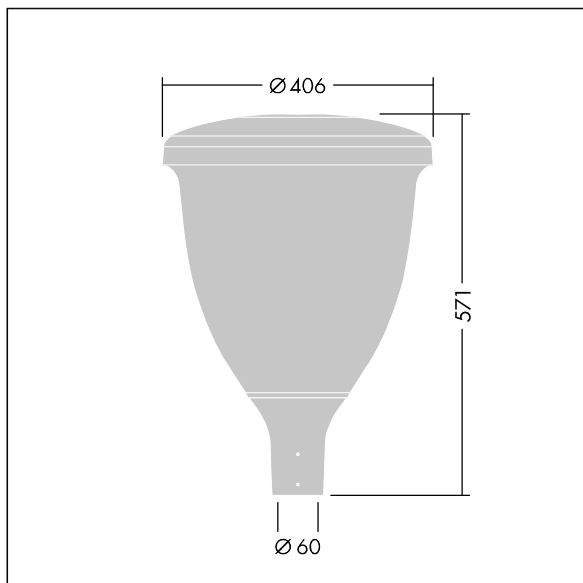

Volupto

96631900 VO 24L70-740 SF WSC CL2 W5 T60 ANT

THORN

Volupto

A smart, post top LED lantern with a Wide Street & Comfort distribution. Programmable LED driver with 24 LEDs driven at 700mA. Class II electrical, IP66, IK10. Canopy and base: corrosion resistant die-cast powder coated aluminium, finished textured anthracite (close to RAL7043). Enclosure: UV stabilised polycarbonate. Complete with 4000K LED. Pre-wired with 5m cable. Post top mounting to Ø60mm column.

Dimensions: Ø60/406 x 571 mm
Luminaire input power: 50.9 W
Luminaire luminous flux: 7250 lm
Luminaire efficacy: 142 lm/W
Weight: 7.47 kg
Scx: 0.143 m²

TLG_VOLU_F_Side.jpg

TLG_VOLU_M_60.wmf

This product contains a light source of energy efficiency class D.