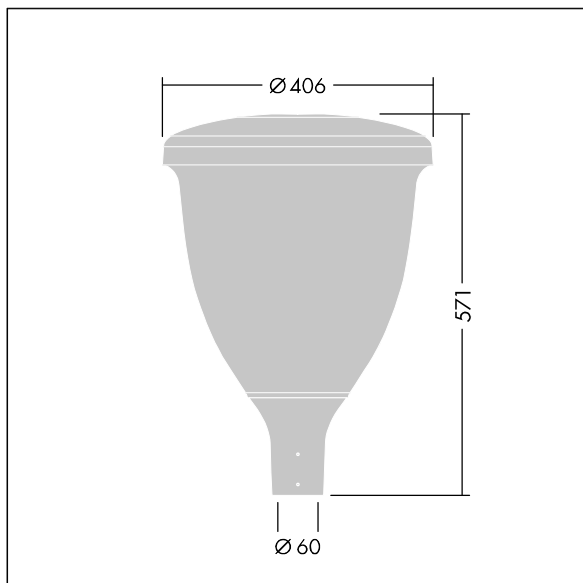

Volupto

96631901 VO 24L70-740 SF WSC CL1 W5 T60 ANT

THORN

Volupto

A smart, post top LED lantern with a Wide Street & Comfort distribution. Programmable LED driver with 24 LEDs driven at 700mA. Class I electrical, IP66, IK10. Canopy and base: corrosion resistant die-cast powder coated aluminium, finished textured anthracite (close to RAL7043). Enclosure: UV stabilised polycarbonate. Complete with 4000K LED. Pre-wired with 5m cable. Post top mounting to Ø60mm column.

Dimensions: Ø60/406 x 571 mm
Luminaire input power: 50.9 W
Luminaire luminous flux: 7250 lm
Luminaire efficacy: 142 lm/W
Weight: 7.59 kg
Scx: 0.143 m²

TLG_VOLU_F_Side.jpg

TLG_VOLU_M_60.wmf

This product contains a light source of energy efficiency class D.